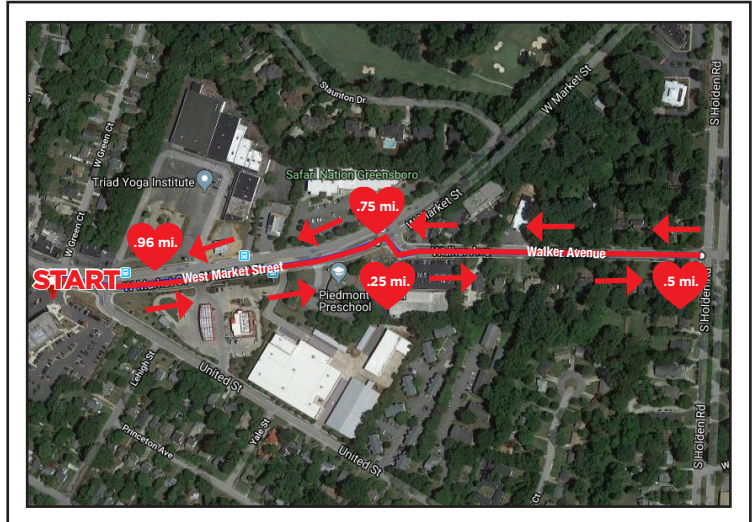

CONE HEALTH®

walks

Your path to a healthy heart starts here.

ITS BUILDING - 4400 W. MARKET

# Heart Smart Trail

Out and back lap equals approximately .96 miles.